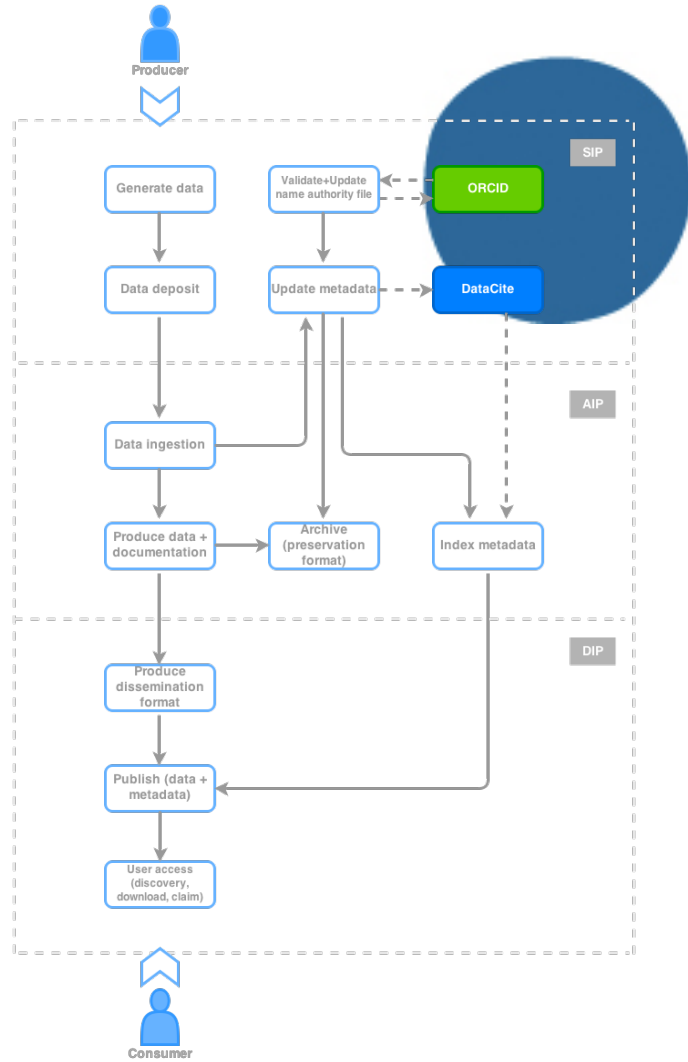

UKDA workflow for new data

UKDA workflow for current data

The **UK Data Archive** is curator of the largest collection of digital data in the social sciences and humanities in the United Kingdom. It provides thousand datasets relating to society, both historical and contemporary, for researchers, teachers and learners.